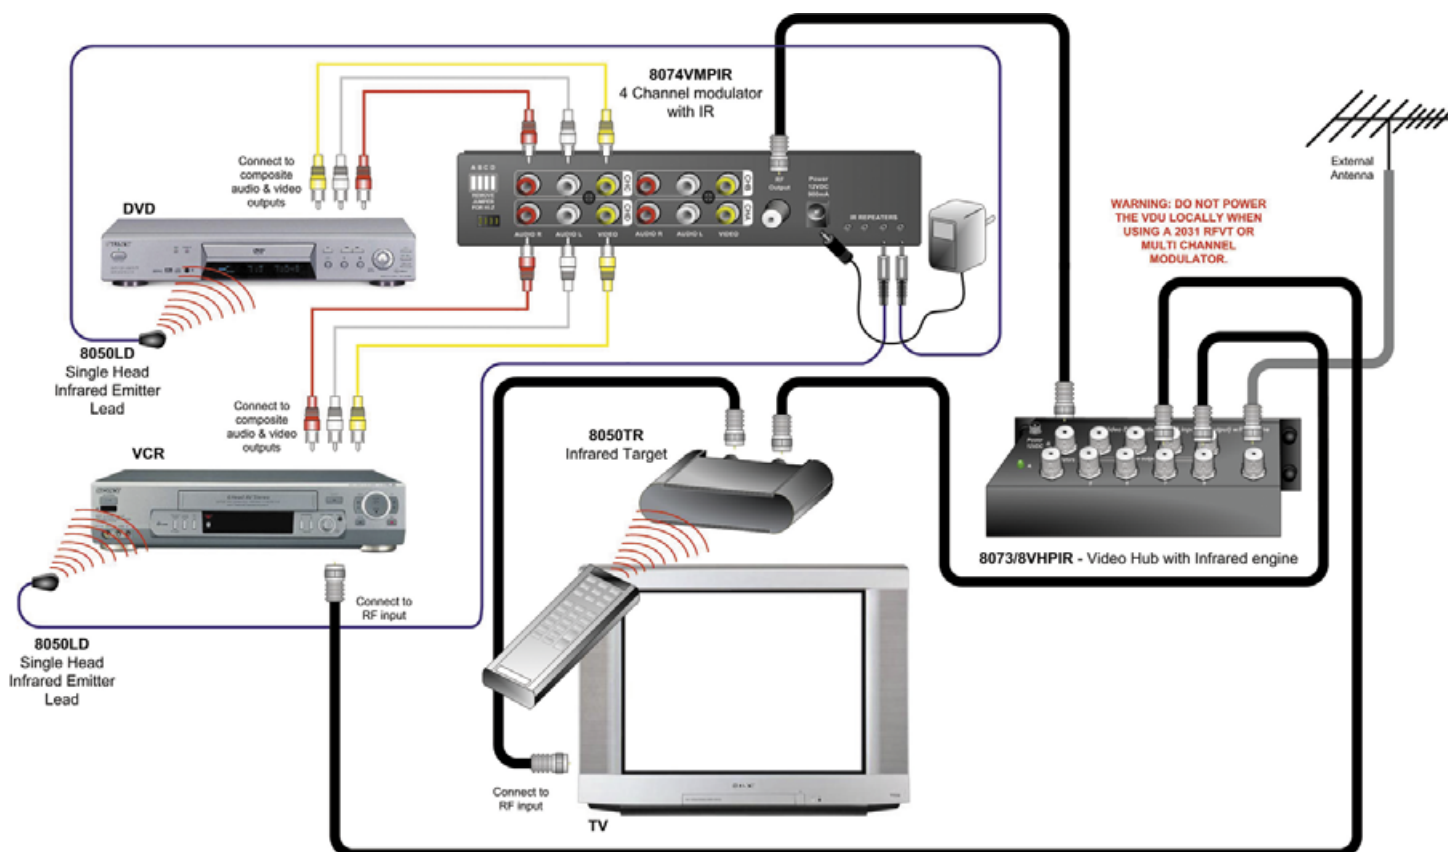

Typical Connection Diagram

8074VMPIR with DVD & VCR

**Products of
Clipsal Integrated Systems Pty Ltd**
Member of Clipsal Australia Holdings Group
ABN 15 089 444 931

Head Office
12 Park Terrace, Bowden
South Australia 5007
PO Box 103 Hindmarsh, South Australia 5007
Telephone (08) 8440 0500
International +61 8 8440 0500

Facsimile (08) 8346 0845
International +61 8 8346 0845

Internet www.clipsal.com/cis
E-Mail cis@clipsal.com.au

CIS Technical Support Hotline
1300 722 247

International Enquiries

International Sales and Marketing
Telephone +61 8 8269 0587
Facsimile +61 8 8340 7350
E-Mail export@clipsal.com.au

New Zealand
Clipsal Industries (NZ) Ltd
Telephone +64 9 576 3403

Malaysia
Clipsal Integrated Systems (M) Sdn Bhd
Telephone +60 3 7665 3555

Singapore
Clipsal Integrated Systems Pte Ltd
Telephone +65 6266 1998

China
Clipsal China Limited
Telephone +86 755 8237 5959

Greece
Schneider Electric AE
Telephone +30 69 4646 3200

Hong Kong
Clipsal Integrated Systems (HK) Limited
Telephone +852 2487 0261

India
Schneider Electric India Pvt Ltd
Telephone +91 11 5159 0000

Indonesia
PT Clipsal Graha Nusantara
Telephone +62 21 630 6430

Korea
Clipsal Korea Co. Ltd
Telephone +82 31 708 9240

Pakistan
Clipsal Pakistan (PVT) Ltd
Telephone +92 21 506 7278

Philippines
Clipsal Representative Office
Telephone +632 683 0275-78

South Africa
Clipsal South Africa (Pty) Ltd
Telephone +27 11 314 5200

Sri Lanka
Clipsal Lanka (PVT) Ltd
Telephone +94 11 4 792111

Taiwan
Clipsal (Taiwan) Co Ltd
Telephone +886 2 2558 3456

Thailand
Clipsal Thailand Ltd
Telephone +66 2 952 5338-42, 7660-3

United Arab Emirates
Clipsal Middle East
Telephone +971 6 5570 777

United Kingdom
Clipsal Integrated Systems (UK)
Telephone +44 1628 508 530

Vietnam
Clipsal - VTEC
Telephone +848 856 3002

Patented O/N 6266 MAR 04/02

© Clipsal Integrated Systems Pty Ltd 2004.
Created in Australia 2004. All rights reserved.
CLPADV7408